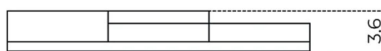

Cm (L x P x H)
27 x 9.3 x 3.6

Inches (L x P x H)
10³/₄ x 3³/₄ x 1¹/₂

Porta biglietti
Business card holder

Calendario
Calendar

Portapenne
Pen holder

Finishes

Glass

Transparent