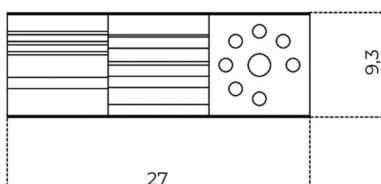

Cm (L x P x H)
27 x 9.3 x 3.6

Inches (L x P x H)
10³/₄ x 3³/₄ x 1¹/₂

Porta biglietti
Business card holder

Calendario
Calendar

Portapenne
Pen holder

Finishes

Glass

Transparent